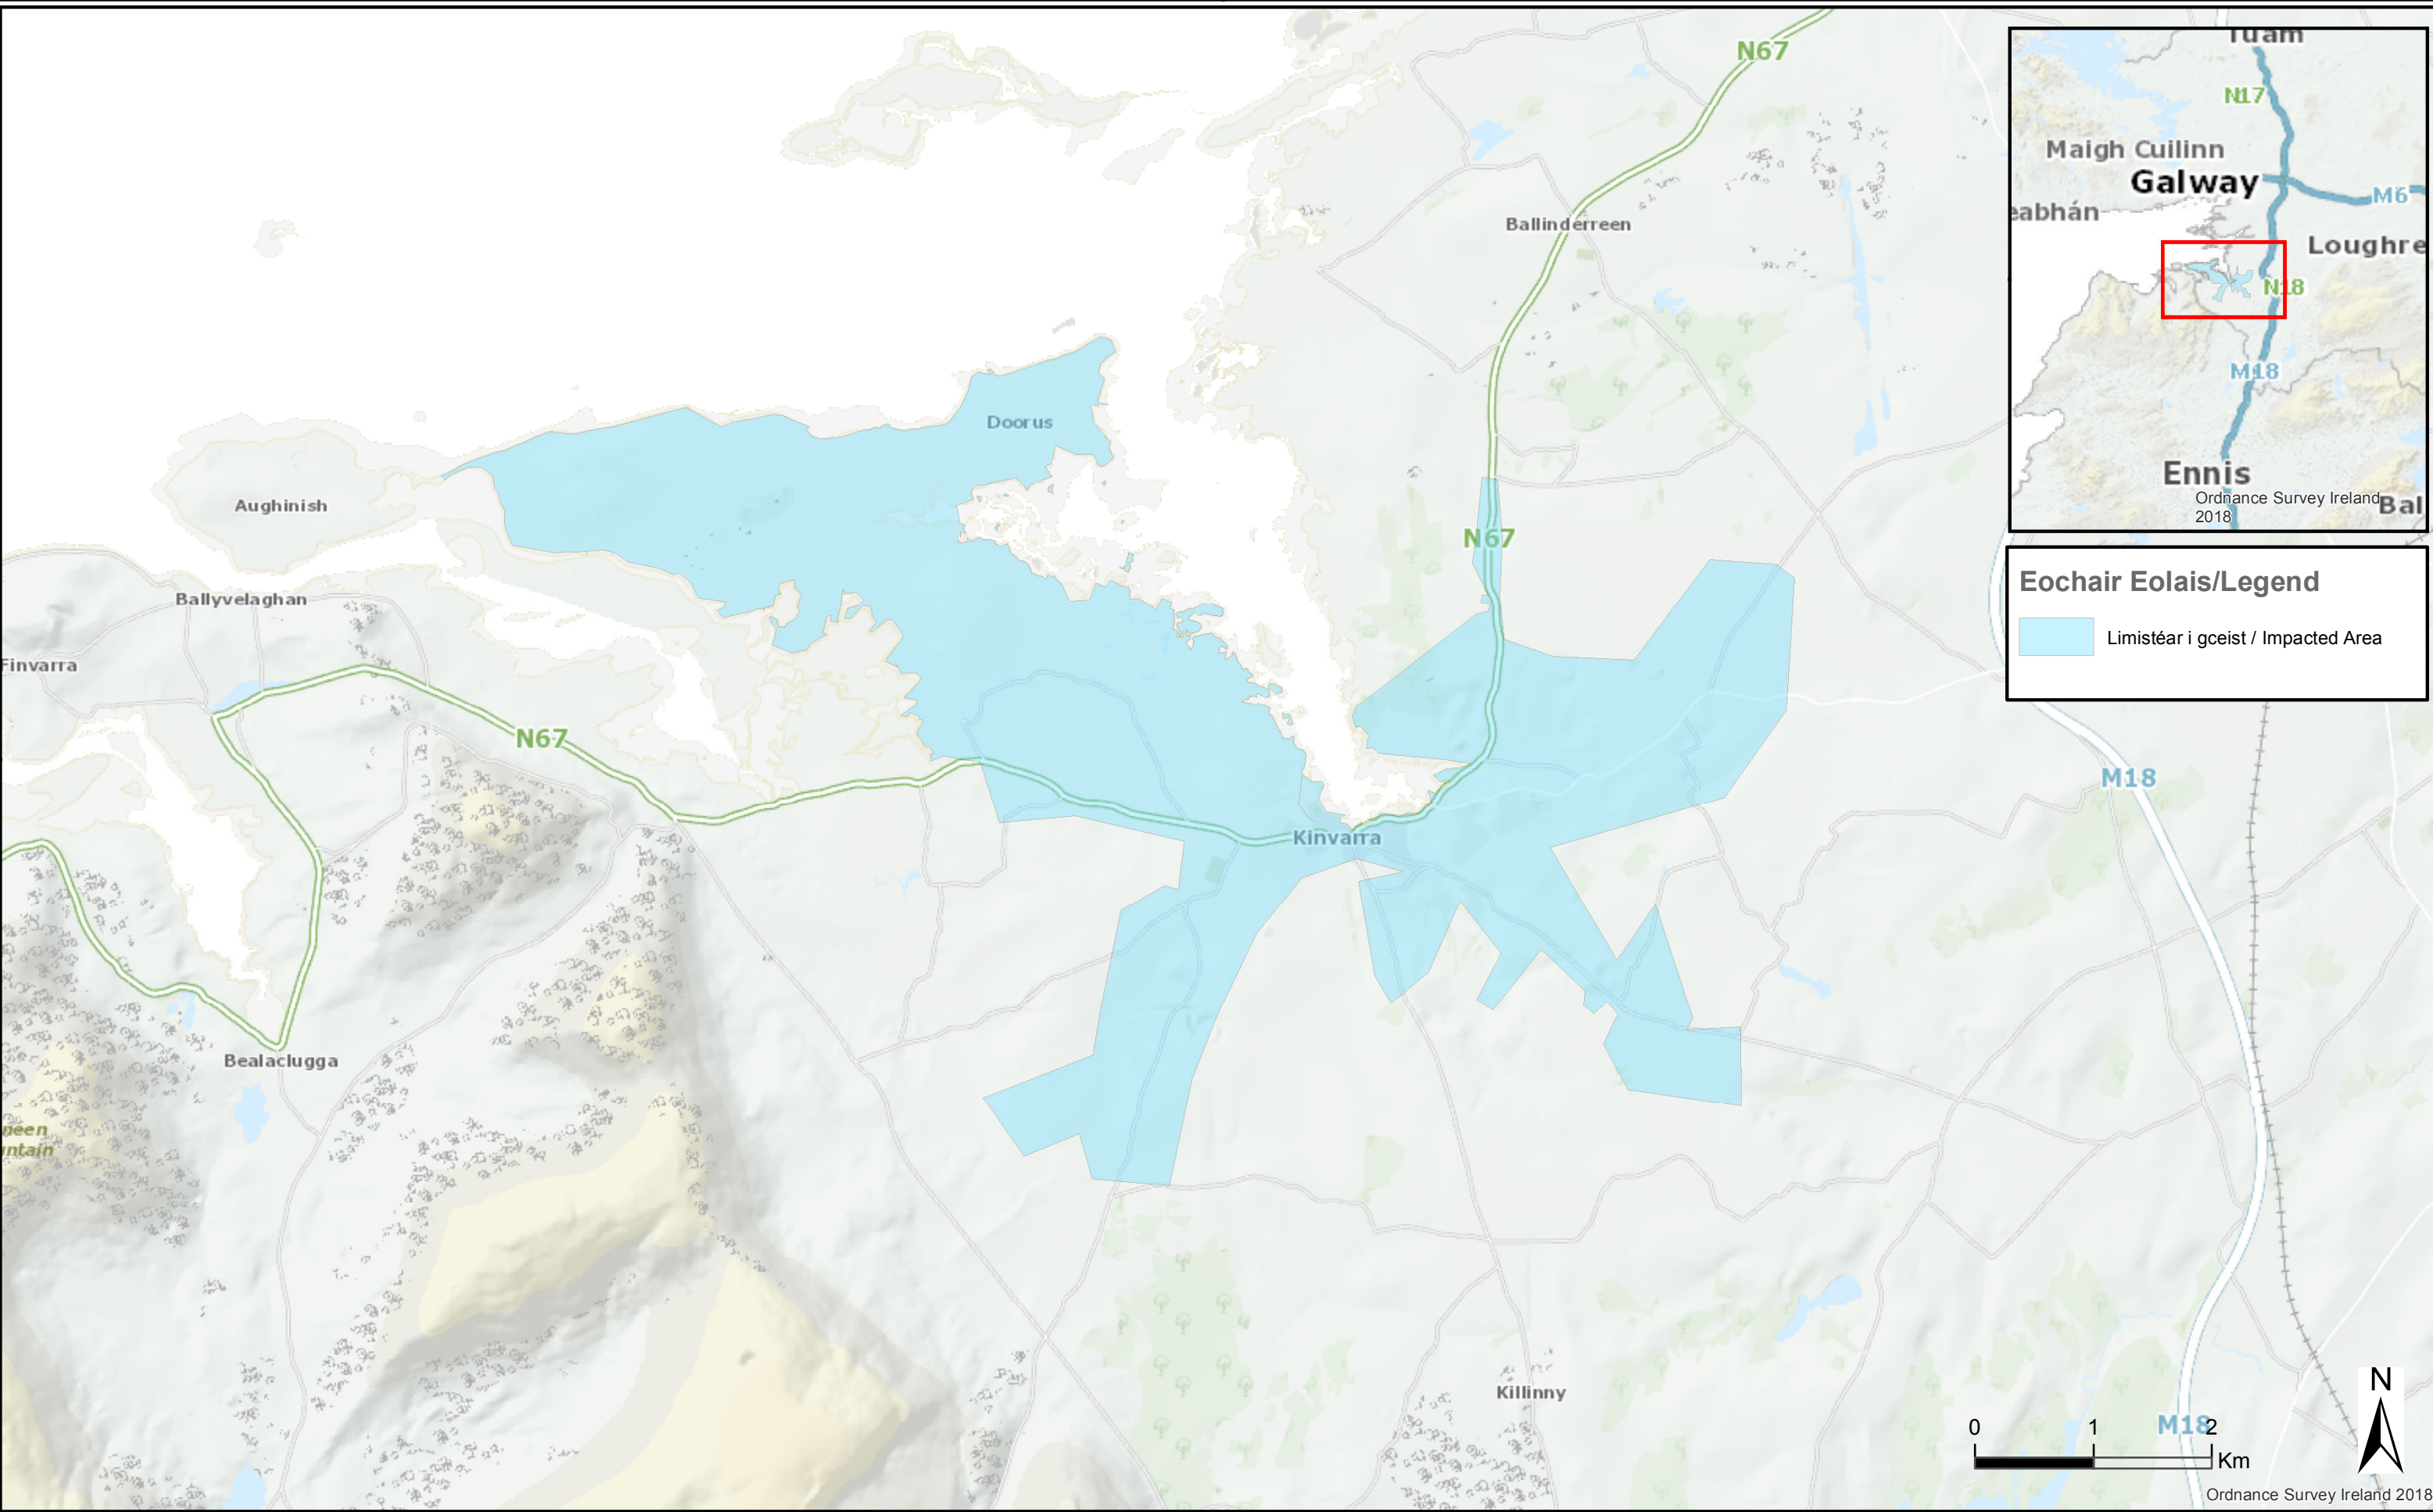

Cinn Mhara PWS- Fógra Uisce a Fhiuchadh
Pobal Cónaithe Measta: Tuairim is 2,162
Kinvarra PWS - Boil Water Notice
Estimated Residential Population: Approx. 2,162

Eochair Eolais/Legend

 Limistéar i gceist / Impacted Area

0 1 Km

Ordnance Survey Ireland 2018