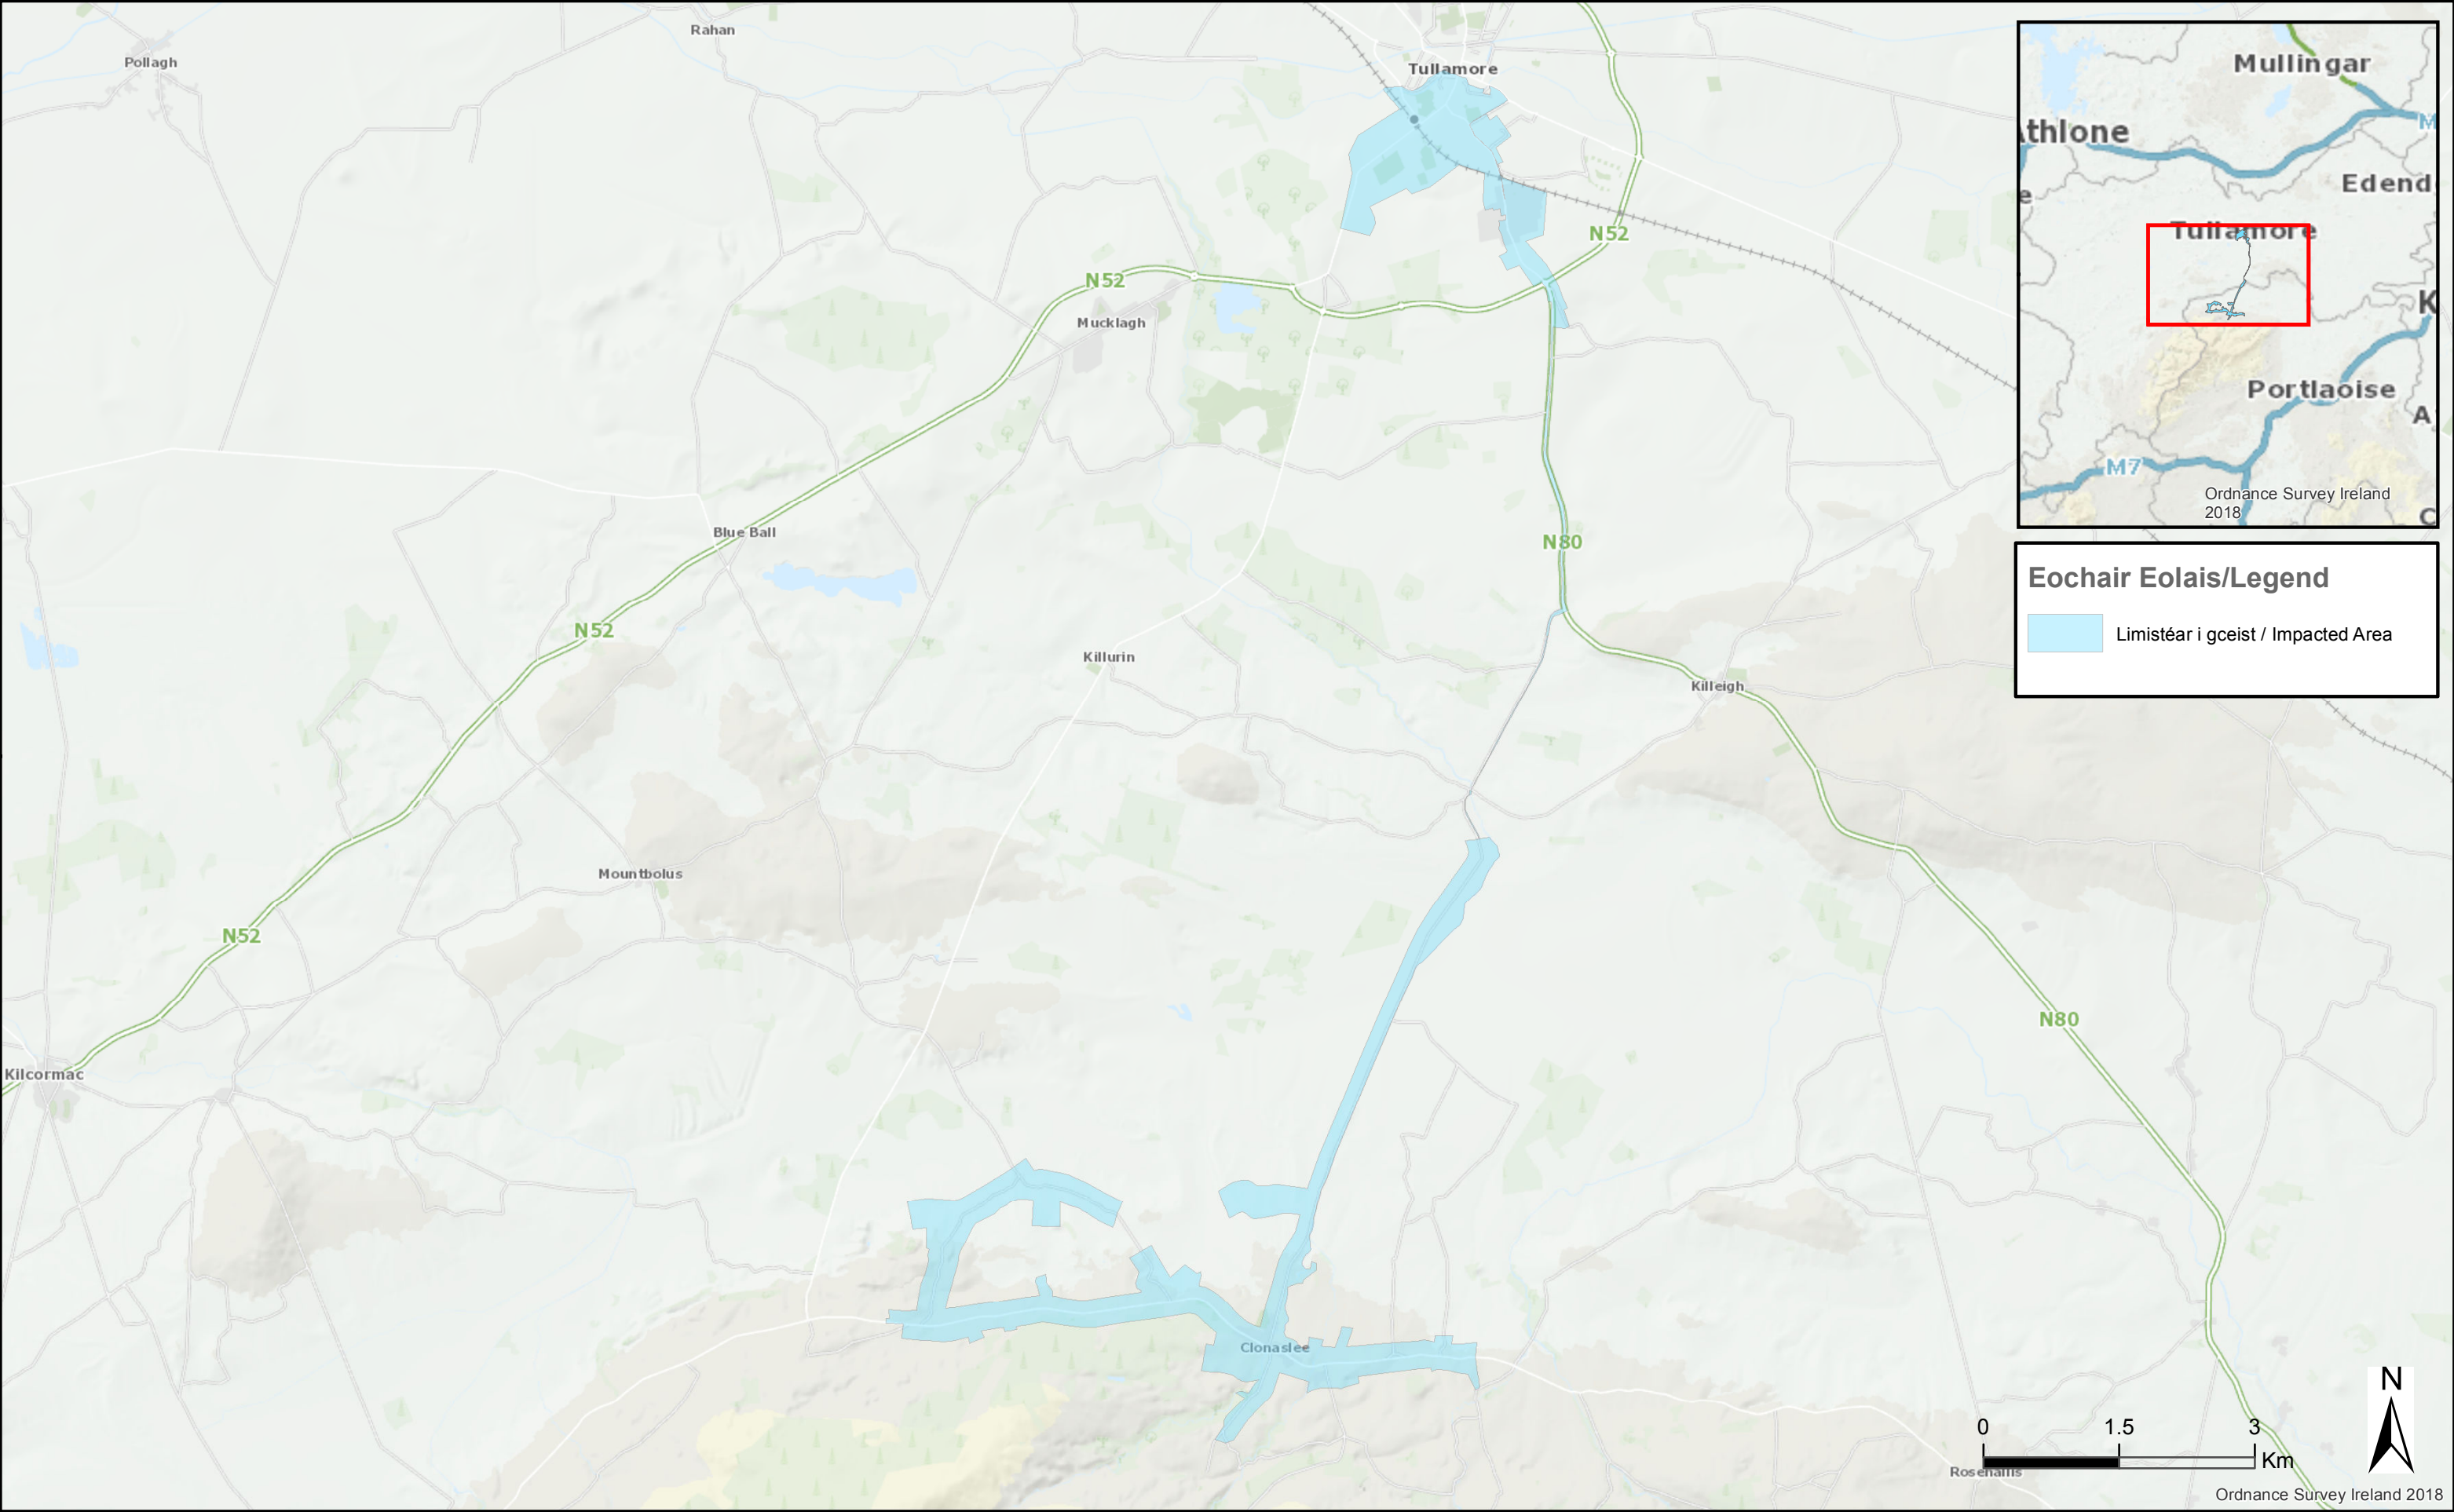

Tulach Mhór Theas / Cluain na Slí- Fógra Uisce a Fhiuchadh
Pobal Cónaithe Measta: Tuairim is 3,905
Tullamore South & Clonaslee - Boil Water Notice
Estimated Residential Population: Approx. 3,905

Eochair Eolais/Legend

 Limistéar i gceist / Impacted Area

0 1.5 3 Km

Rosenallís

Ordnance Survey Ireland 2018